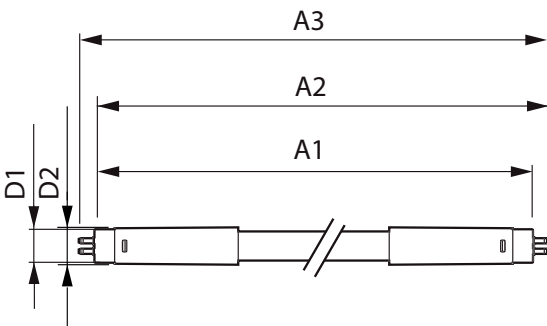

MASTER LEDtube InstantFit HF T5

Mechanical and Housing

Product Length 1500 mm

Approval and Application

Energy Saving Product Yes

Energy Efficiency Label (EEL) A+

Approval Marks TUV CE marking RoHS compliance KEMA Keur certificate

Energy Consumption kWh/1000 h 31 kWh

Product Data

Full product code 871869668552500

Order product name MAS LEDtube HF 1500mm HO 26W 830 T5

EAN/UPC - Product 8718696685525

Order code 929001296102

Numerator - Quantity Per Pack 1

Numerator - Packs per outer box 10

Material Nr. (12NC) 929001296102

Net Weight (Piece) 0.197 kg

Dimensional drawing

TLED 230V 26W-49W 3700lm 3000K G5 ND

Product	D1	D2	A1	A2	A3
MAS LEDtube HF 1500mm HO 26W 830 T5	15.2 mm	21 mm	1447.8 mm	1454.9 mm	1462 mm

Photometric data