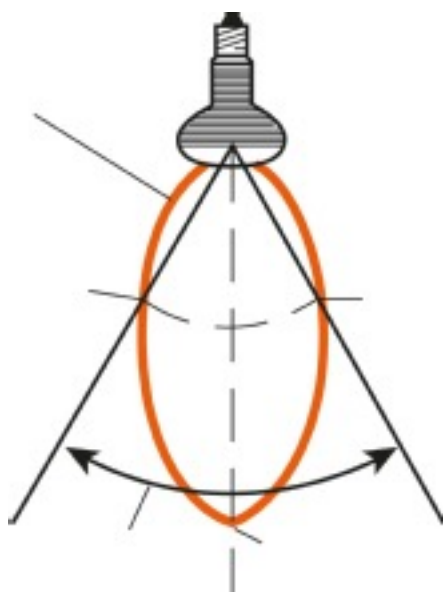

Luminous intensity distribution