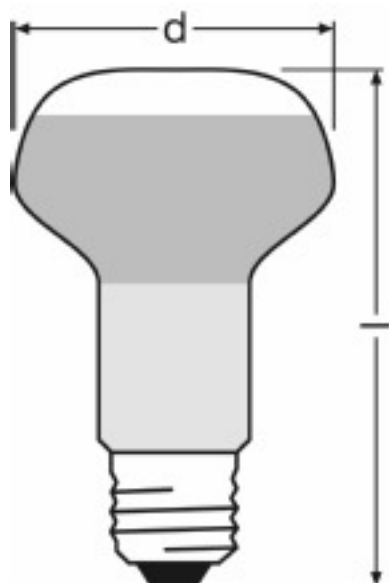

CONC R63 40 W 230 V E27

CONCENTRA SPOT R63 | Incandescent lamps with reflector R63 for accent lighting

- Accent lighting

Technical data

Electrical data

Rated wattage	40 W
Nominal wattage	40 W
Nominal voltage	230 V

Light technical data

Luminous intensity	430 cd
Beam angle	30 °
Starting time	0.0 s

Dimensions & weight

Diameter	63.0 mm
Overall length	104.0 mm
Mounting length	75.0 mm
Outer bulb	R63B

E27
IEC 7004-21

Product line drawing with letters