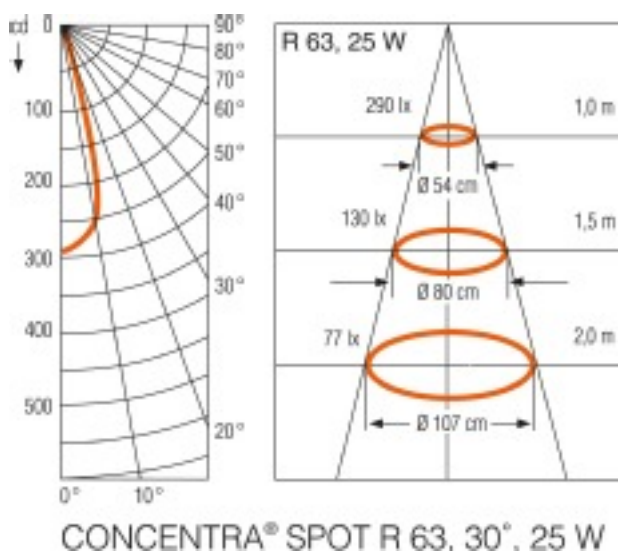

Luminous intensity distribution

Luminous intensity distribution