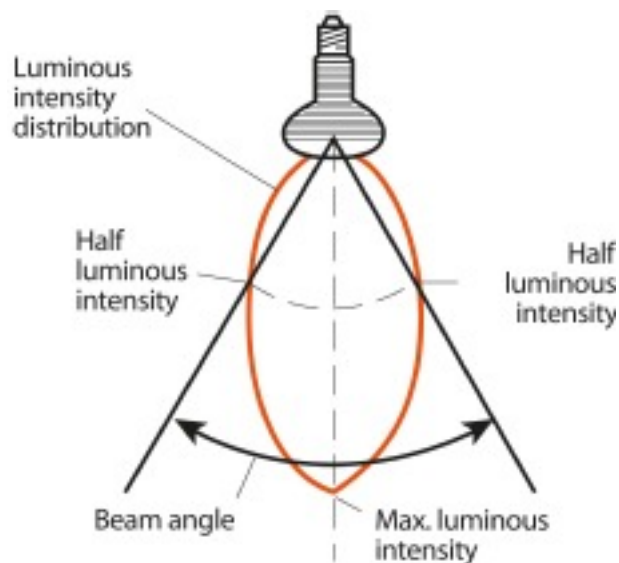

Luminous intensity distribution

Luminous intensity distribution