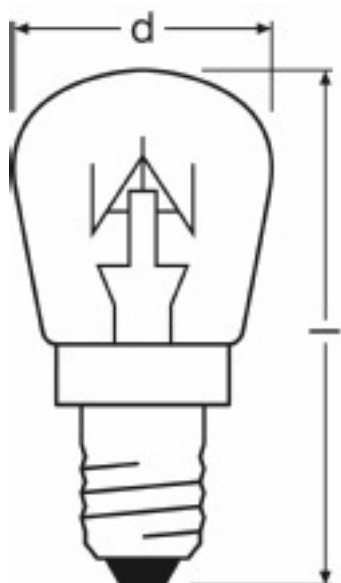

## **SPC.T CL 25 W 230 V E14**

---

SPECIAL T | Incandescent lamps, tubular shape

### Light technical data

Starting time	0.0 s
Luminous flux	190 lm

### Dimensions & weight

Diameter	26.0 mm
Overall length	57.0 mm
Outer bulb	T26

Product line drawing with letters

**Colors & materials**

Mercury-free	Yes
--------------	-----

**Lifespan**

Nominal lamp life time	1000 h
Rated lamp life time	1000 h